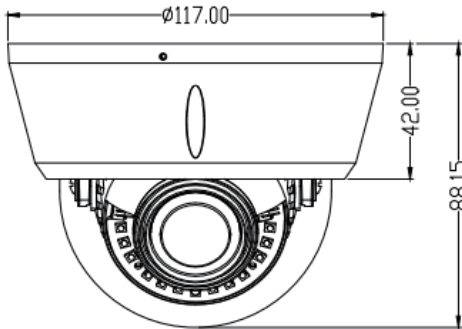

AF856

8MP AHD IR Vari-Focal Dome

- 1/2" 8MP CMOS sensor
- 3840 x 2160 @ 15fps
- AHD/ TVI/ CVI/ CVBS video output
- Electric vari-focal f=3.6-10 mm Lens
- 20M IR illumination range
- IP66 weather proof
- Vandal resistance

Model

AF856

Unit: mm

VIDEO

IMAGE SENSOR	1/2" 8MP CMOS
RESOLUTION	3840 x 2160
VIDEO OUTPUT	AHD / TVI / CVI / CVBS (BNC)
FRAME RATE	15fps
MINIMUM ILLUMINATION	0 lux with IR
IR DISTANCE	10~20M
LENS	f=3.6-10mm motorized lens
ELECTRONIC SHUTTER	Auto; FLK
S/N RATIO	≥50dB (AGC OFF)

POWER

POWER SUPPLY	12VDC
POWER CONSUMPTION	IR OFF: < 3W; IR ON: < 6W

OPERATING ENVIRONMENT

AMBIENT TEMPERATURE	- 20 °C ~ 50 °C
RELATIVE HUMIDITY	10%-90%

MECHANICAL DESIGN

WEATHER PROOF	IP66
VANDAL RESISTANT	IK10
DIMENSION	Φ117mm x 88.5mm
WEIGHT	650g